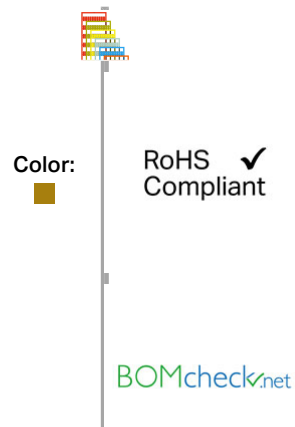

Data sheet | Item number: 793-602/000-017

WMB marking card; as card; MARKED; 1 ... 10 (10x); not stretchable; Vertical marking; snap-on type

793-602/000-017

Data

Technical Data

Color	light green
Marking	1 ... 10 (10x)
Printing direction	Vertical marking
Color of marking	black
Marking type	Digits
Konfektionierung	10 strips with 10 markers per card
Marker width	5 mm
Marker width (max.)	5.2 mm
Fire load	0.27 MJ